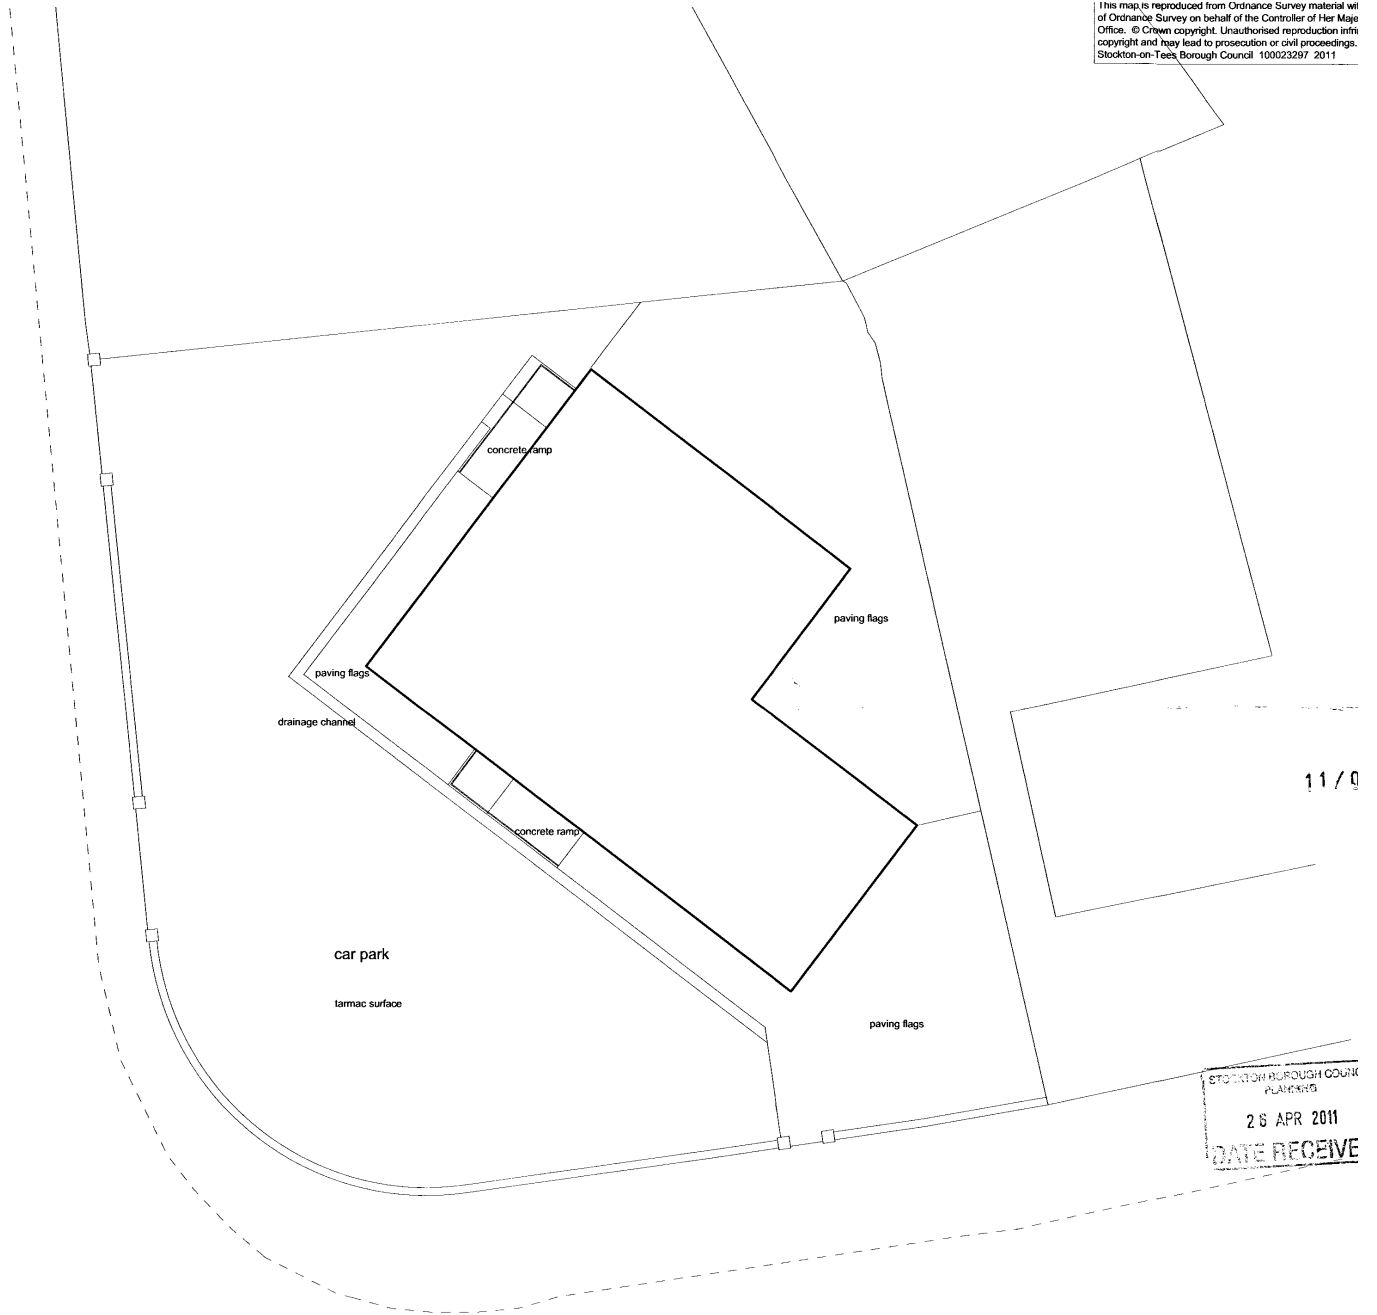

11/0988/LA
Former Redcar Road Neighbourhood Housing Office, Redcar Road, Thornaby
Appendix ref. 2

Existing Site Plan

11/0

STOCKTON BOROUGH COUNCIL
PLANNING
26 APR 2011
DATE RECEIVED